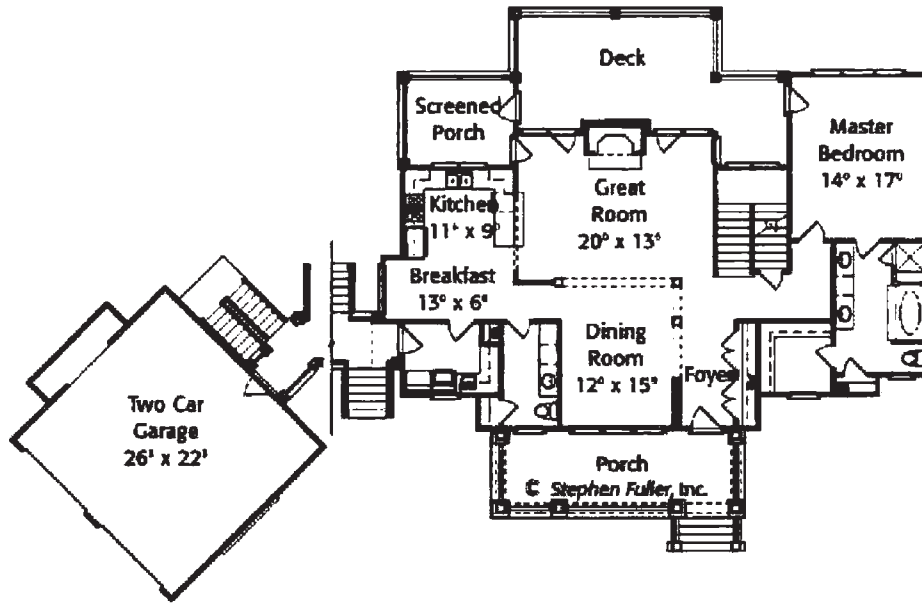

"We focus on your direction"

WEEKEND ESCAPE COLLECTION

www.compassluxuryhomes.com
or
1-877-629-8804

SANDUSKY

Floor Plan Specifications

First Floor - 1,577 Sq.Ft. Width - 57'-0"

Second Floor - 748 Sq.Ft. Depth - 51'-3"

Total - 2,325 Sq. Ft.

First Floor

Second Floor