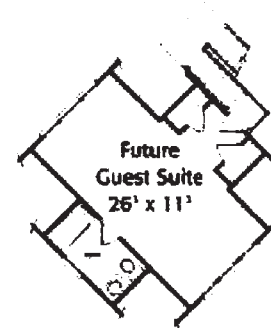

"We focus on your direction"

WEEKEND ESCAPE COLLECTION

www.compassluxuryhomes.com
or
1-877-629-8804

SANDUSKY

Floor Plan Specifications

First Floor - 1,577 Sq.Ft. Width - 57'-0"

Second Floor - 748 Sq.Ft. Depth - 51'-3"

Total - 2,325 Sq. Ft.

First Floor

Second Floor