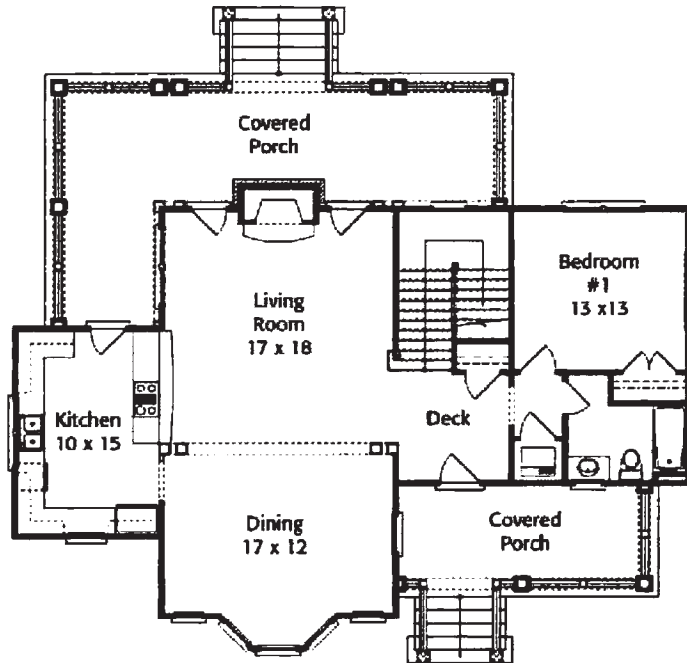

"We focus on your direction"

WEEKEND ESCAPE COLLECTION

www.compassluxuryhomes.com
or
1-877-629-8804

MILLWOOD

— Floor Plan Specifications —

Terrace - 1,222 Sq.Ft. Width - 50'-0"
Second Floor - 912 Sq.Ft. Depth - 39'-6"
Total - 2,134 Sq. Ft.

First Floor

Second Floor