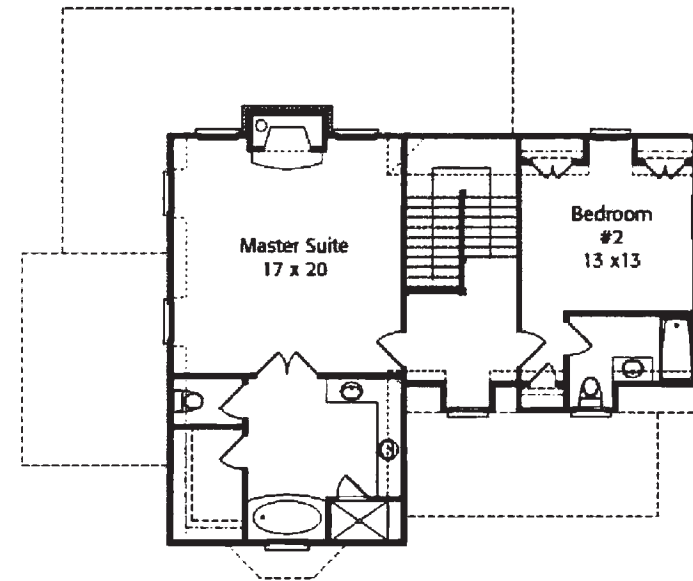

"We focus on your direction"

WEEKEND ESCAPE COLLECTION

www.compassluxuryhomes.com
or
1-877-629-8804

MILLWOOD

— Floor Plan Specifications —

Terrace - 1,222 Sq.Ft. Width - 50'-0"
Second Floor - 912 Sq.Ft. Depth - 39'-6"
Total - 2,134 Sq. Ft.

First Floor

Second Floor