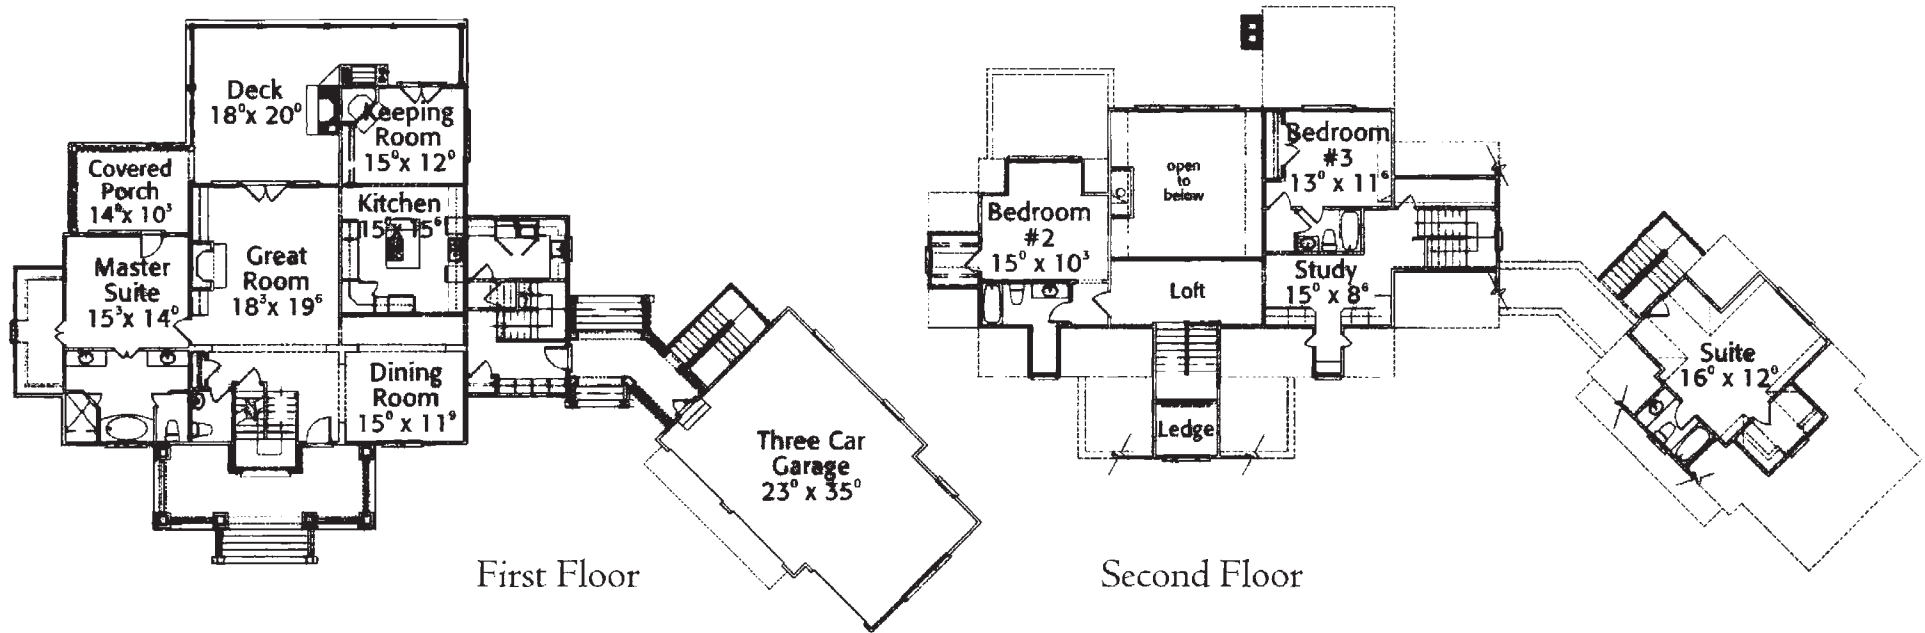

"We focus on your direction"

LAKE SHORE COLLECTION

www.compassluxuryhomes.com
or
1-877-629-8804

PALEO

Floor Plan Specifications

First Floor - 2,063 Sq.Ft. Width - 118'-0"
Second Floor - 1,170 Sq.Ft. Depth - 81'-6"
Total - 3,233 Sq. Ft.

First Floor

Second Floor