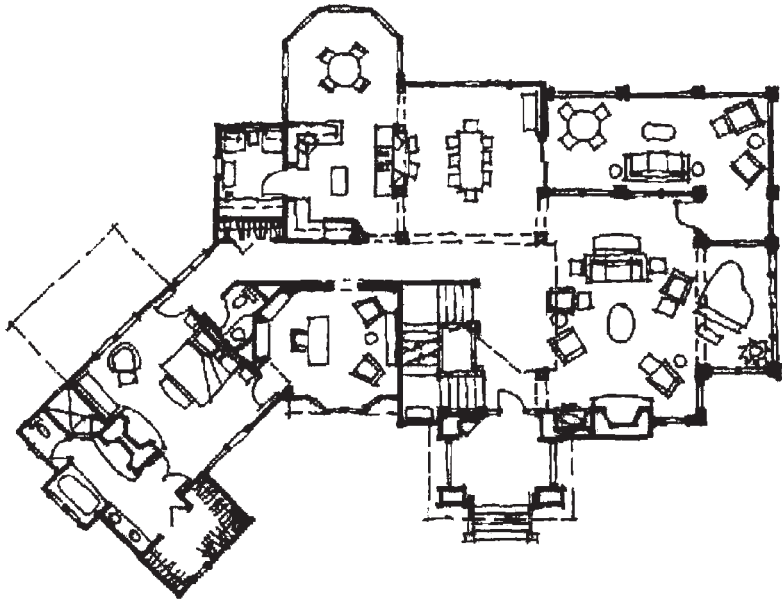

"We focus on your direction"

LAKE SHORE COLLECTION

www.compassluxuryhomes.com
or
1-877-629-8804

MOUNTAIN LAUREL

— Floor Plan Specifications —

First Floor - 2,535 Sq.Ft. Width - 84'-0"
Second Floor - 915 Sq.Ft. Depth - 66'-6"
Total - 3,233 Sq. Ft.

First Floor

Second Floor

"We focus on your direction"

Floorplans and elevations are subject to change. Floorplan dimensions are approximate. Consult working drawings for actual dimensions and information. Elevations are artists' conceptions.