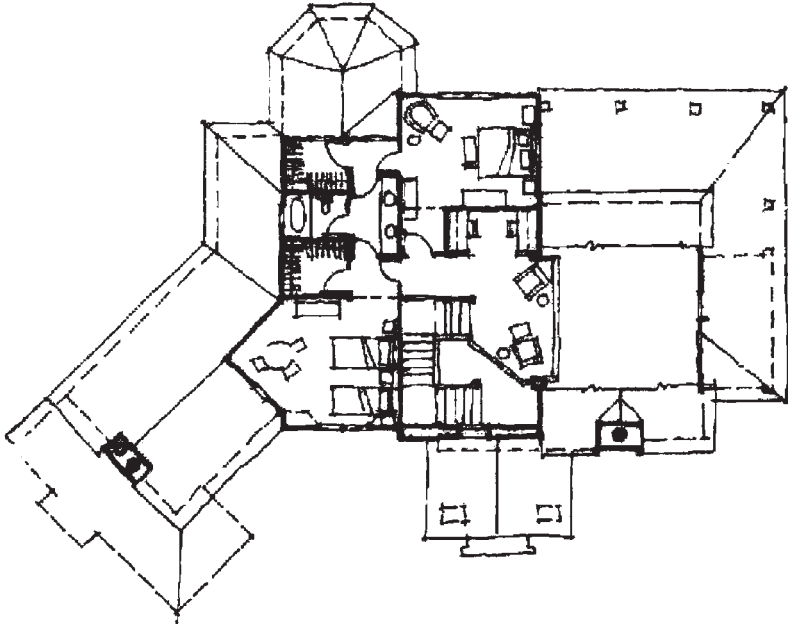

"We focus on your direction"

LAKE SHORE COLLECTION

www.compassluxuryhomes.com
or
1-877-629-8804

MOUNTAIN LAUREL

— Floor Plan Specifications —

First Floor - 2,535 Sq.Ft. Width - 84'-0"
Second Floor - 915 Sq.Ft. Depth - 66'-6"
Total - 3,233 Sq. Ft.

First Floor

Second Floor

"We focus on your direction"

Floorplans and elevations are subject to change. Floorplan dimensions are approximate. Consult working drawings for actual dimensions and information. Elevations are artists' conceptions.